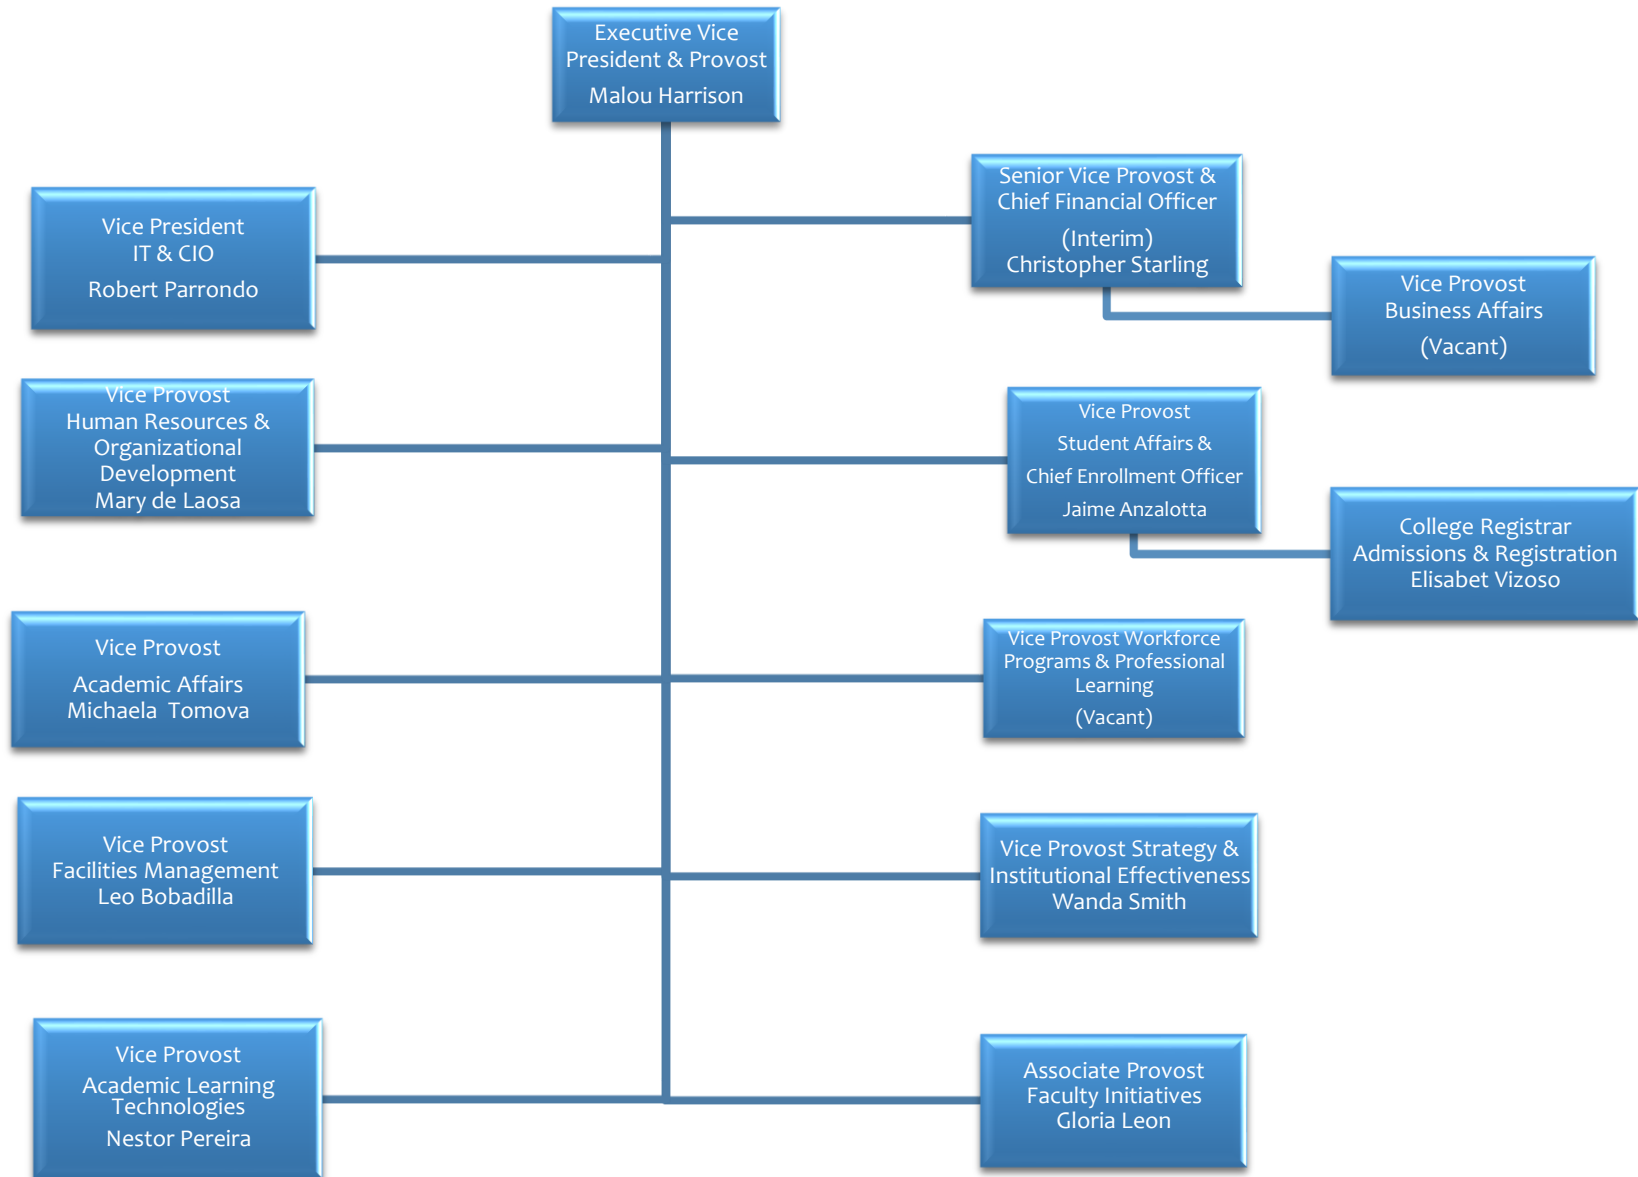

MIAMI DADE COLLEGE

DISTRICT ORGANIZATION EXECUTIVE VICE PRESIDENT & PROVOST

HIALEAH CAMPUS ORGANIZATION

HOMESTEAD CAMPUS ORGANIZATION

KENDALL CAMPUS ORGANIZATION

MEDICAL CAMPUS ORGANIZATION

NORTH CAMPUS ORGANIZATION

PADRÓN CAMPUS ORGANIZATION

WEST CAMPUS ORGANIZATION

WOLFSON CAMPUS ORGANIZATION