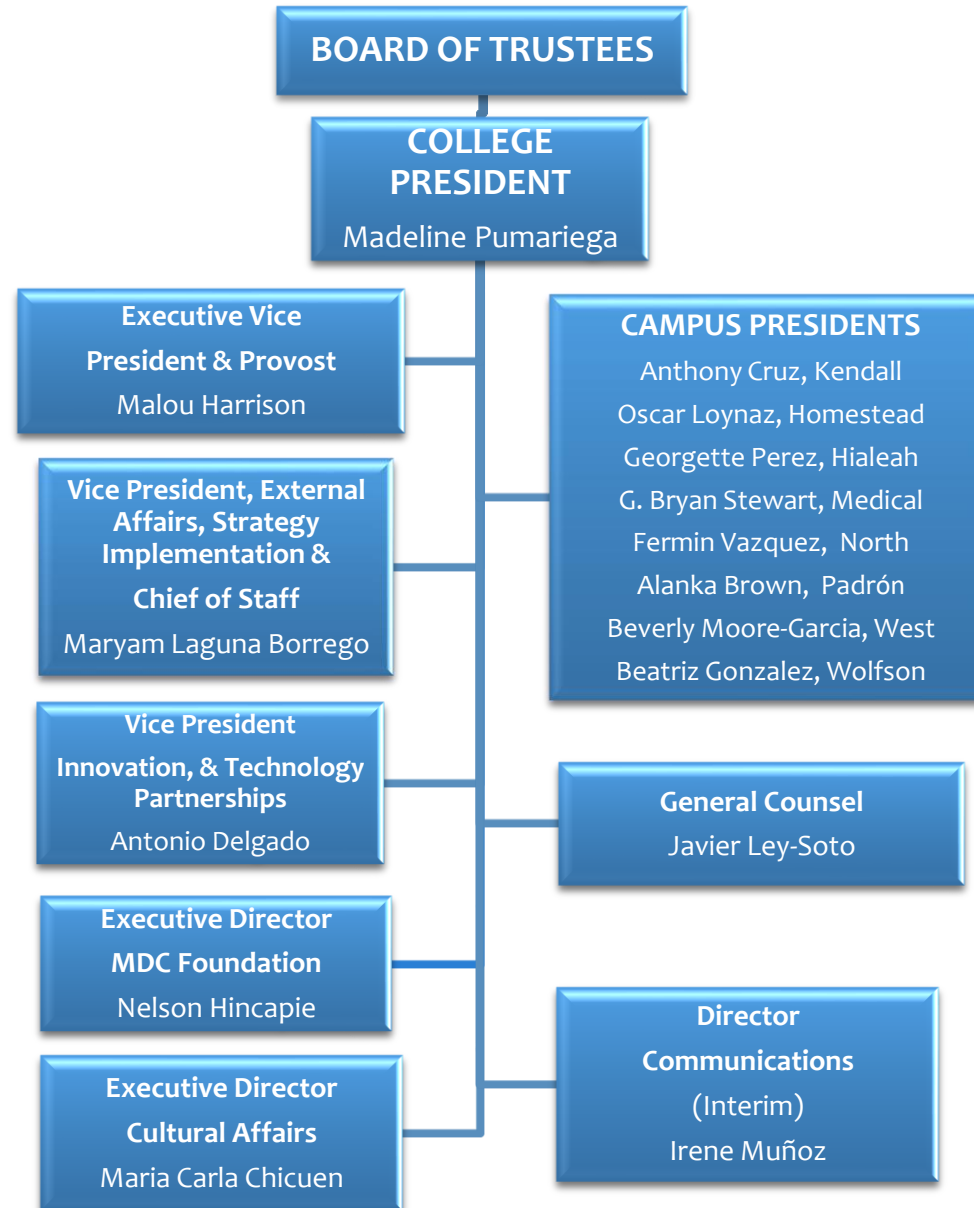

MIAMI DADE COLLEGE

DISTRICT ORGANIZATION EXECUTIVE VICE PRESIDENT & PROVOST

HIALEAH CAMPUS ORGANIZATION

HOMESTEAD CAMPUS ORGANIZATION

KENDALL CAMPUS ORGANIZATION

MEDICAL CAMPUS ORGANIZATION

NORTH CAMPUS ORGANIZATION

PADRÓN CAMPUS ORGANIZATION

WEST CAMPUS ORGANIZATION

WOLFSON CAMPUS ORGANIZATION